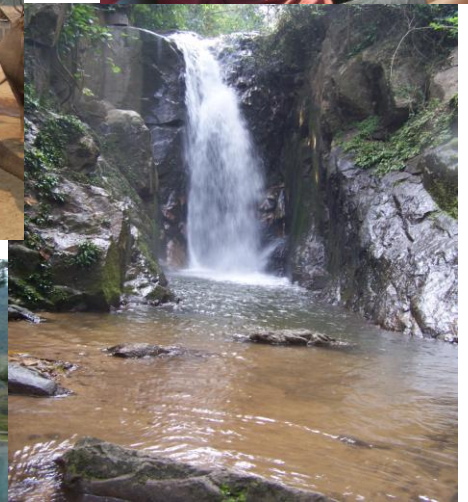

Trekking 1 Day By Truck

NEW

Start 10.00 AM.

- Long neck
- Boat trip
- Elephant Riding $\frac{1}{2}$ Hour
- Water Fall
- Tea plantation
- AHKA
- Hot SPA
- White Buddha Hill

Includes

- Lunch
- Boat
- Elephant Ride
- Hot SPA